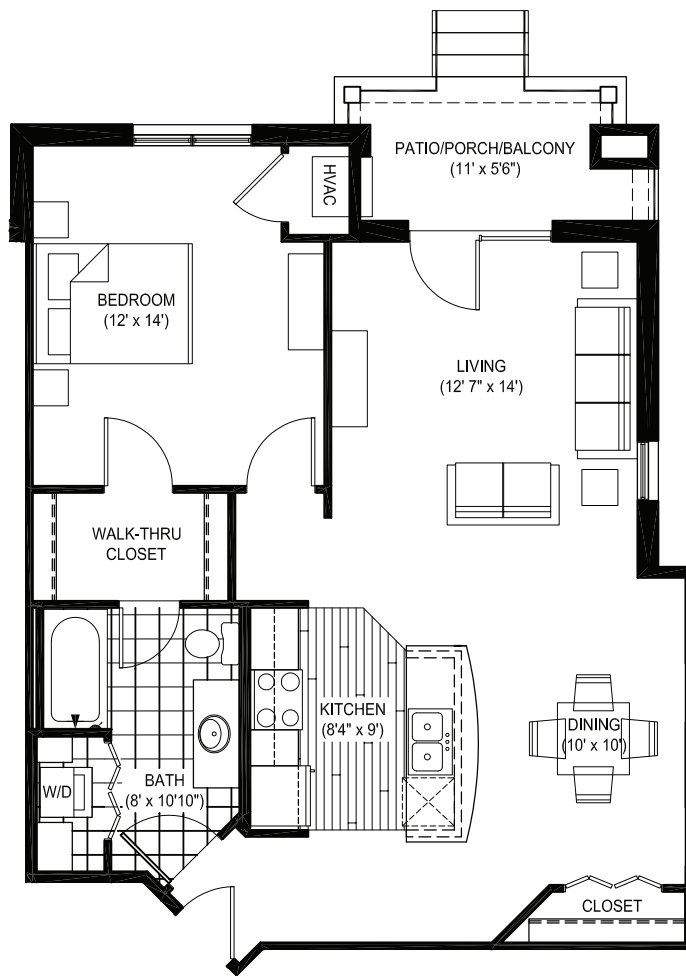

BUILDING #2

6901 Littlemore Dr. 6903 Littlemore Dr. 6905 Littlemore Dr.

FIRST FLOOR

6903 Littlemore Dr.

SECOND FLOOR

Littlemore Dr. • Madison, WI

Unit Type B2

6901: #104
 6903: #202, #216
 6905: #103 (shown)

One Bedroom
918 s.f.
 (excluding patio/porch/balcony)