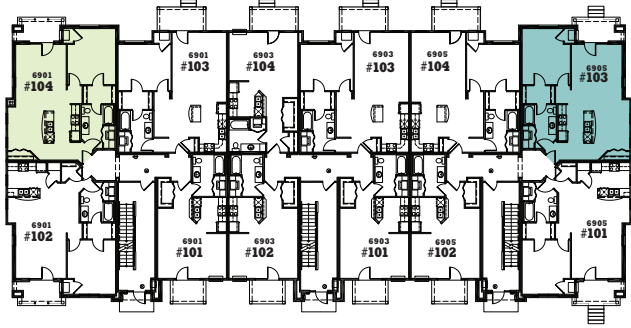

BUILDING #2

6901 Littlemore Dr. 6903 Littlemore Dr. 6905 Littlemore Dr.

FIRST FLOOR

6903 Littlemore Dr.

SECOND FLOOR

Littlemore Dr. • Madison, WI

Unit Type B2

6901: #104
 6903: #202, #216
 6905: #103 (shown)

One Bedroom
918 s.f.
 (excluding patio/porch/balcony)