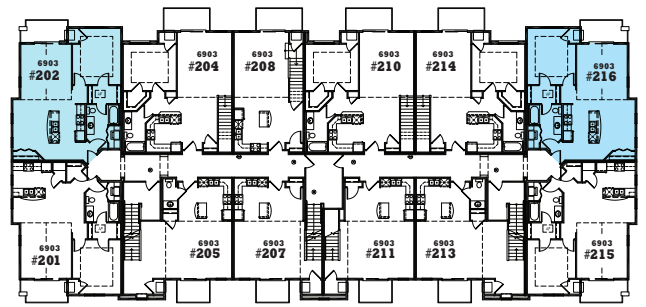

BUILDING #2

6901 Littlemore Dr. 6903 Littlemore Dr. 6905 Littlemore Dr.

FIRST FLOOR

6903 Littlemore Dr.

SECOND FLOOR

Littlemore Dr. • Madison, WI

Unit Type B2

6901: #104
 6903: #202, #216
 6905: #103 (shown)

One Bedroom
918 s.f.
 (excluding patio/porch/balcony)